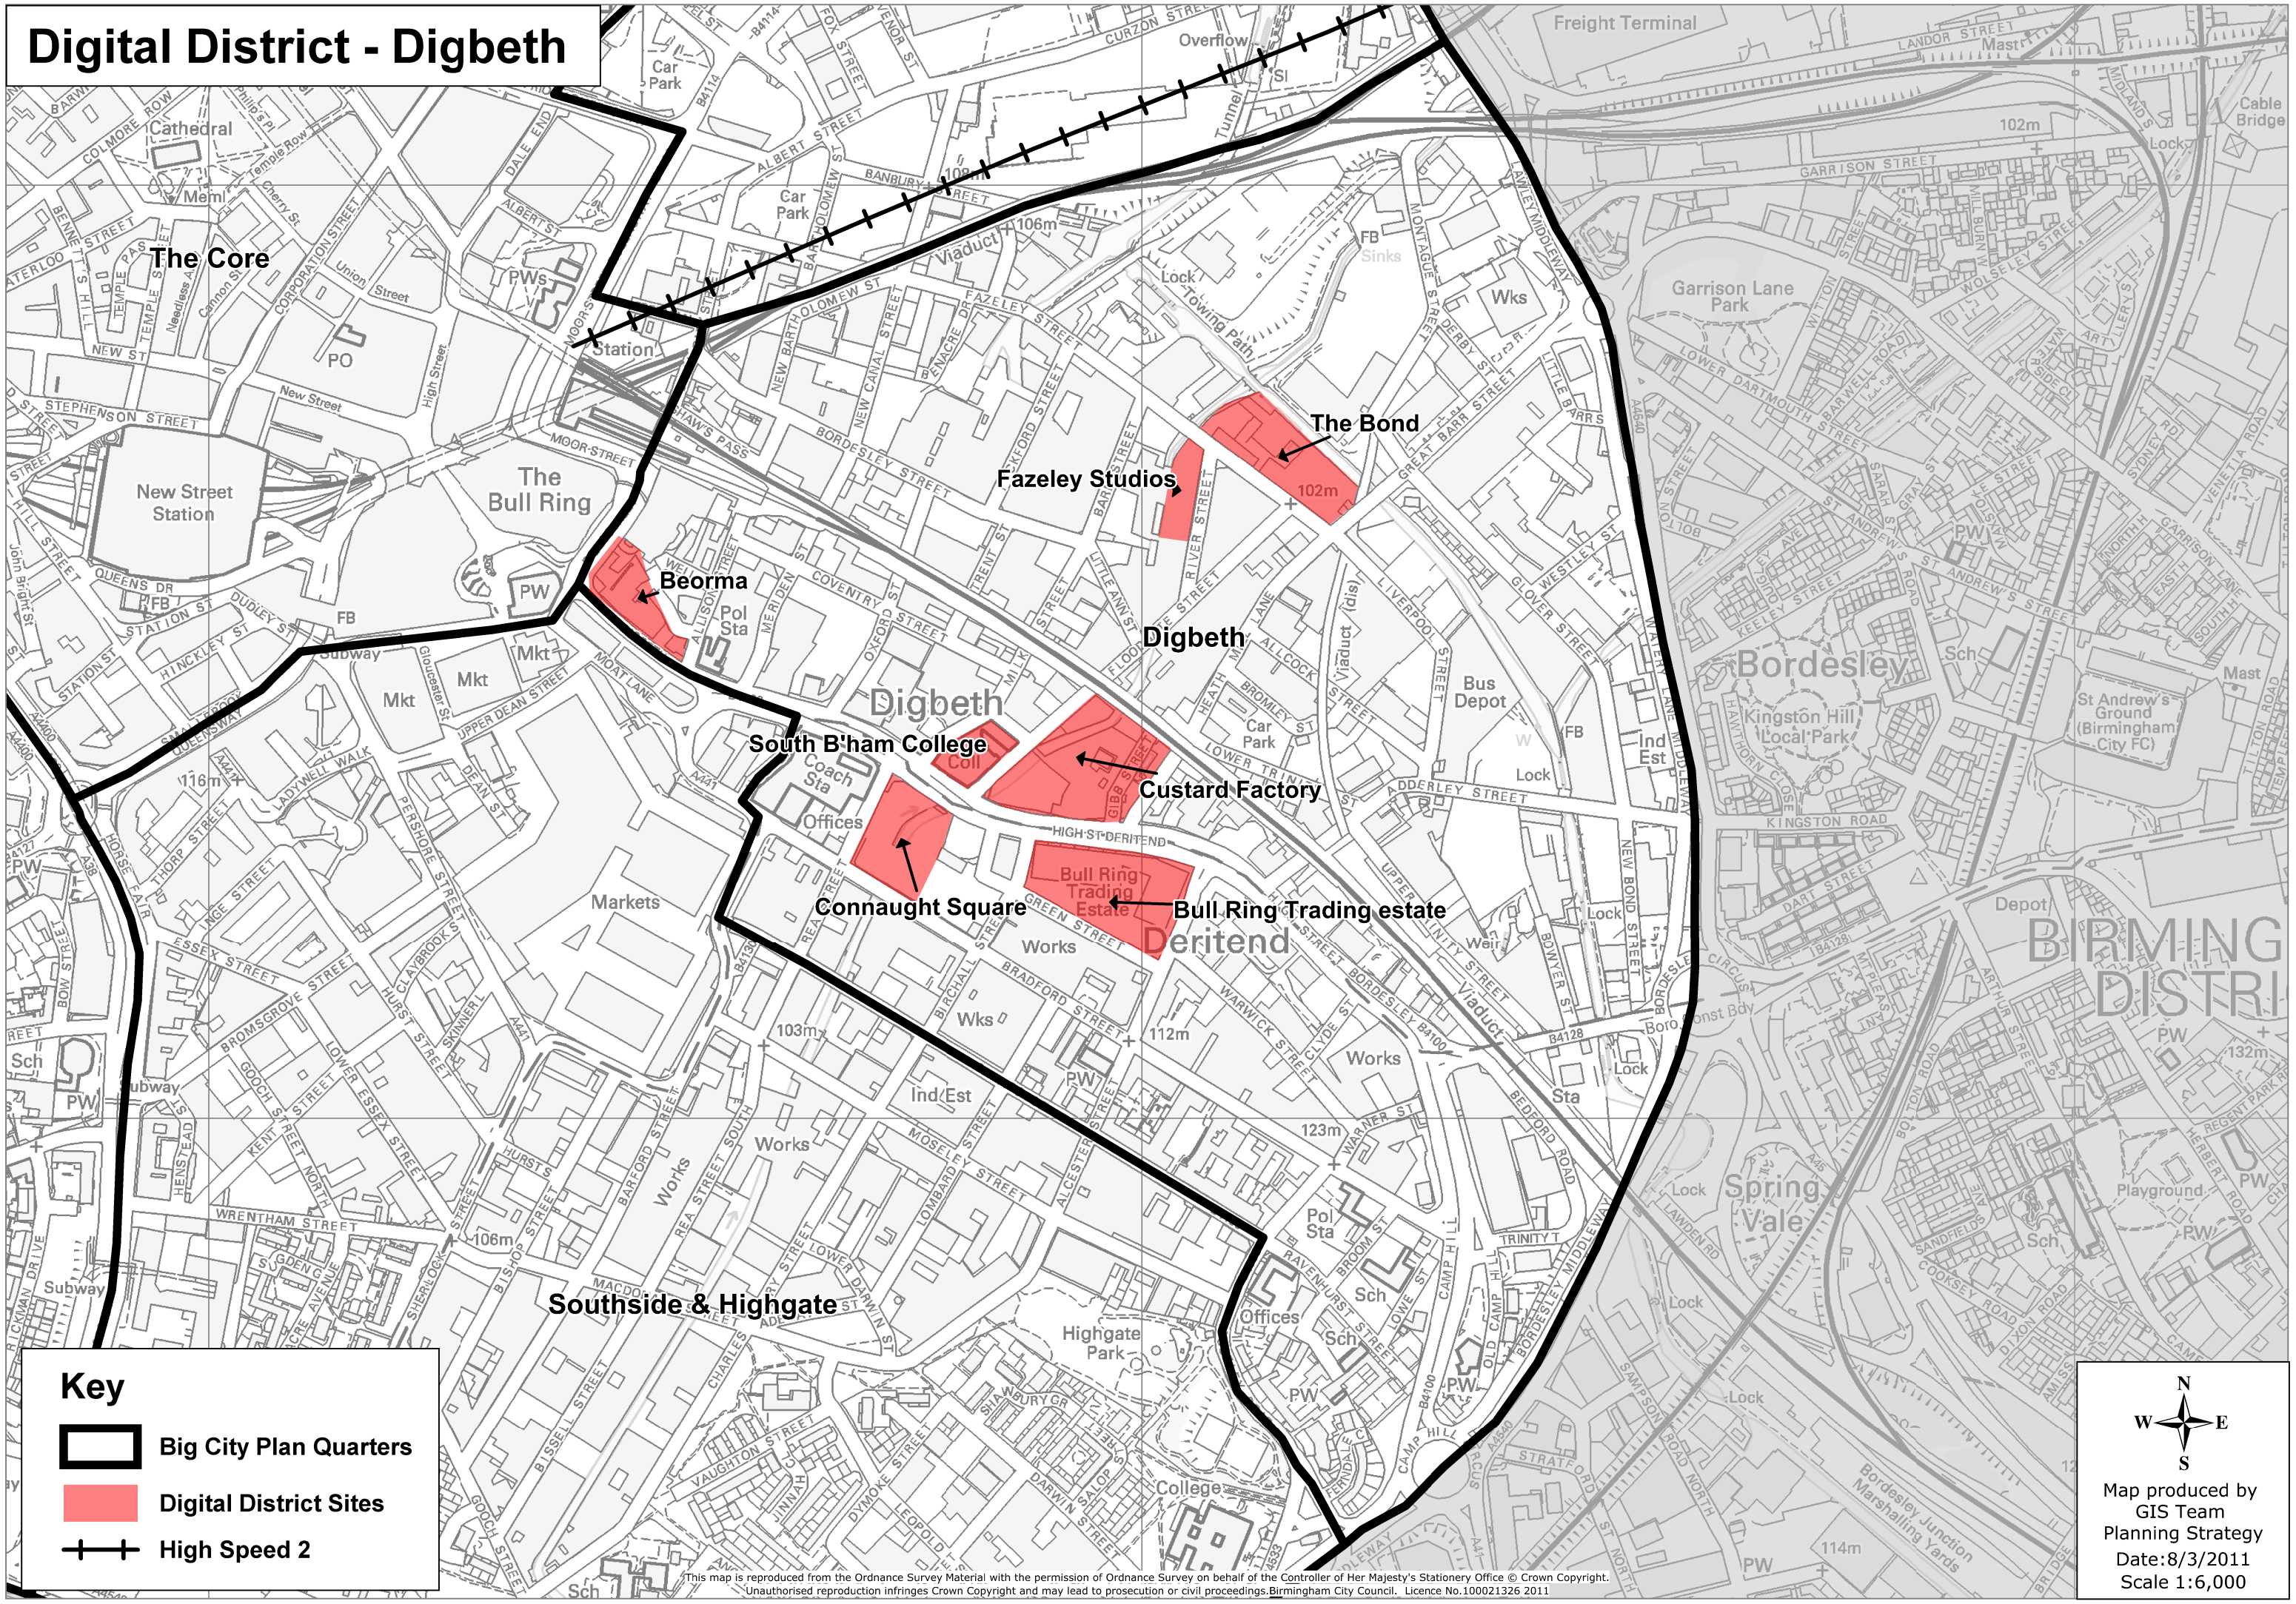

Digital District - Digbeth

Key

-  Big City Plan Quarters
-  Digital District Sites
-  High Speed 2

 N
 W — E
 S

Map produced by
 GIS Team
 Planning Strategy
 Date: 8/3/2011
 Scale 1:6,000

This map is reproduced from the Ordnance Survey Material with the permission of Ordnance Survey on behalf of the Controller of Her Majesty's Stationery Office © Crown Copyright. Unauthorised reproduction infringes Crown Copyright and may lead to prosecution or civil proceedings. Birmingham City Council. Licence No. 100021326 2011